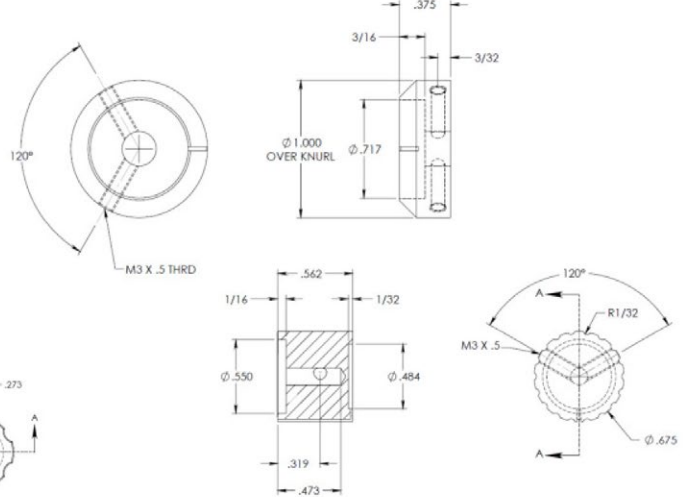

### Dimensions (Inches)

Fluted knob w/ skirt

### Dimensions (Inches)

**Classic British Wing Knob with Skirt**

**Classic British Concentric Knob Set**

**"EMI/BBC" Knobs with Pointer (Small & Large)**