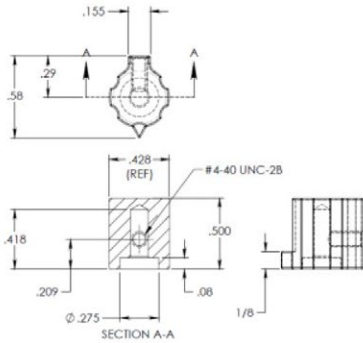

### Dimensions (Inches)

Fluted knob w/ skirt

### Dimensions (Inches)

**Classic British Wing Knob with Skirt**

**Classic British Concentric Knob Set**

**"EMI/BBC" Knobs with Pointer (Small & Large)**

#### Classic British Concentric Knob set

- Inner, gray (1/8 Inch shaft) ----- CAE038038
- Outer (6mm shaft) ----- CAE038161
- Small, maroon (1/4 Inch shaft) ----- CAE040511
- Small, blue (1/4 Inch shaft) ----- CAE040513
- Small, gray (1/4 Inch shaft) ----- CAE040512