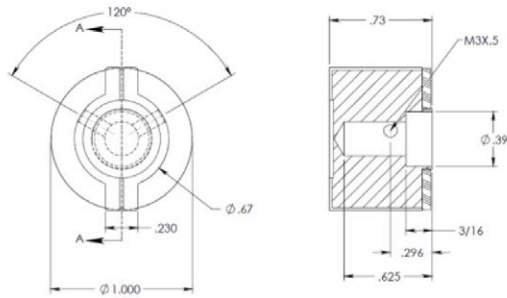

### Dimensions (Inches)

Fluted knob w/ skirt

### Dimensions (Inches)

**Classic British Wing Knob with Skirt**

**Classic British Concentric Knob Set**

**"EMI/BBC" Knobs with Pointer (Small & Large)**