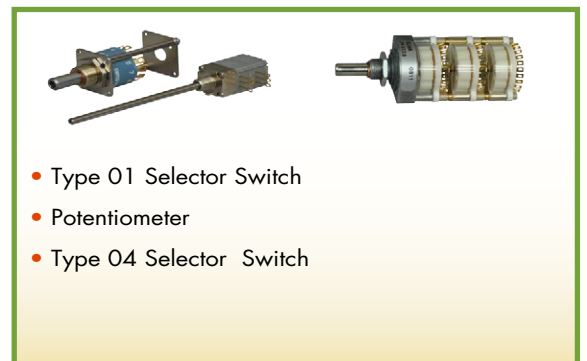

- Type 01 Selector Switch
- Potentiometer
- Type 04 Selector Switch