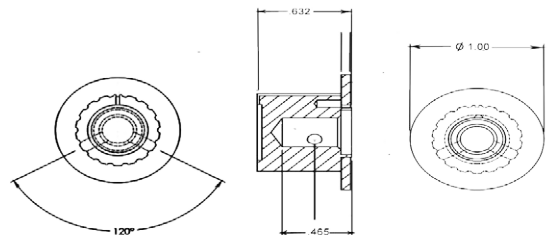

### Other Possible Customization

- Shaft sizes and bore depth
- Custom shaft shape

### Dimensions (Inches)

Fluted knob w/ skirt

### Dimensions (Inches)

**Classic British Wing Knob with Skirt**

**Classic British Concentric Knob Set**

**"EMI/BBC" Knobs with Pointer (Small & Large)**

#### Classic British Concentric Knob set

- Inner, gray (1/8 Inch shaft) ----- CAE038038
- Outer (6mm shaft) ----- CAE038161
- Small, maroon (1/4 Inch shaft) ----- CAE040511
- Small, blue (1/4 Inch shaft) ----- CAE040513
- Small, gray (1/4 Inch shaft) ----- CAE040512