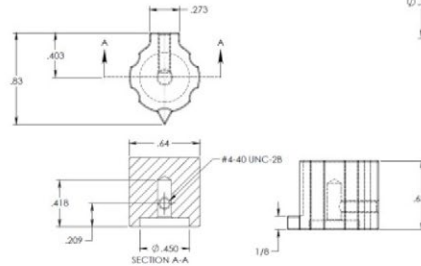

### Dimensions (Inches)

Fluted knob w/ skirt

### Dimensions (Inches)

**Classic British Wing Knob with Skirt**

**Classic British Concentric Knob Set**

**"EMI/BBC" Knobs with Pointer (Small & Large)**

#### Classic British Concentric Knob set

- Inner, gray (1/8 Inch shaft) ----- CAE038038
- Outer (6mm shaft) ----- CAE038161
- Small, maroon (1/4 Inch shaft) ----- CAE040511
- Small, blue (1/4 Inch shaft) ----- CAE040513
- Small, gray (1/4 Inch shaft) ----- CAE040512